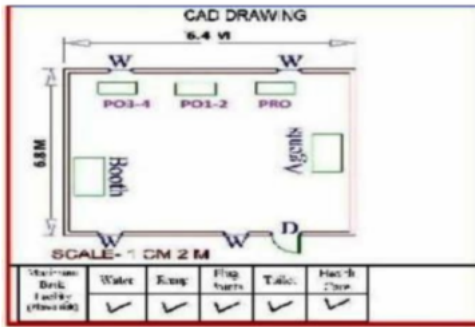

Nazri Naksha

Google Map View