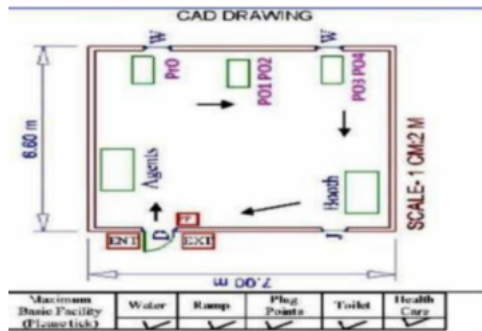

Nazri Naksha

Google Map View

Polling Station Building Front View

Cad View

Key MAP View