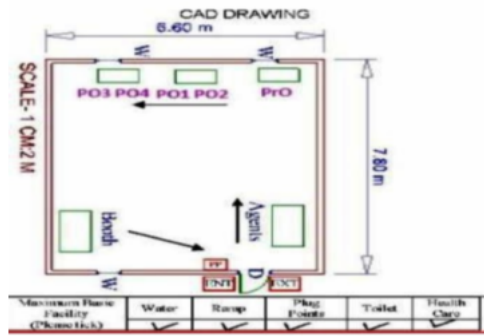

Nazri Naksha

Google Map View

Polling Station Building Front View

Polling Station Front View

Cad View

Key MAP View