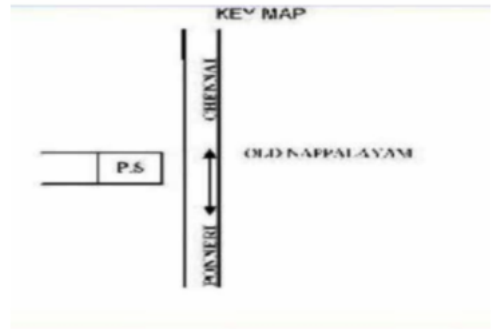

Nazri Naksha

Google Map View

Cad View