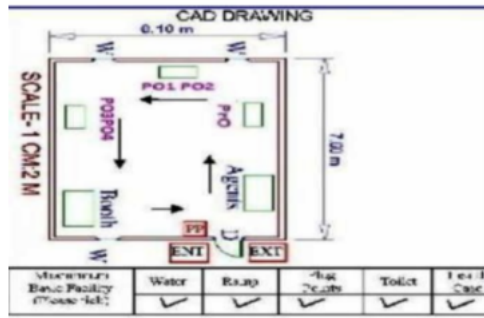

Nazri Naksha

Google Map View

Polling Station Building Front View

Polling Station Front View

Cad View

Key MAP View