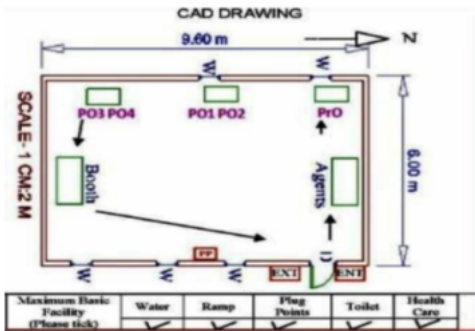

Nazri Naksha

Google Map View

Polling Station Front View

Cad View

Key MAP View