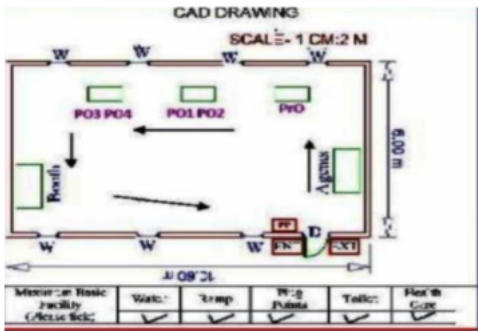

Nazri Naksha

Google Map View

Polling Station Building Front View

Polling Station Front View

Cad View

Key MAP View