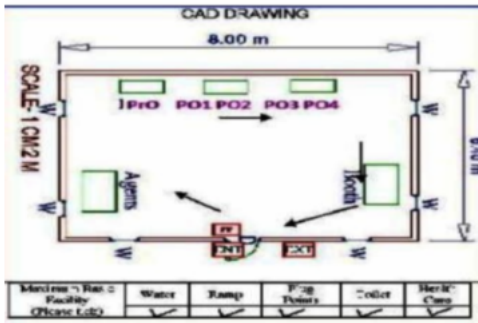

Nazri Naksha

Google Map View

Cad View