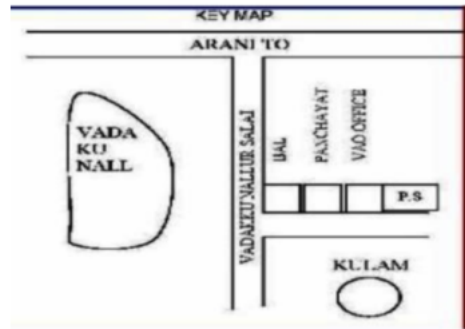

Nazri Naksha

Google Map View

Cad View