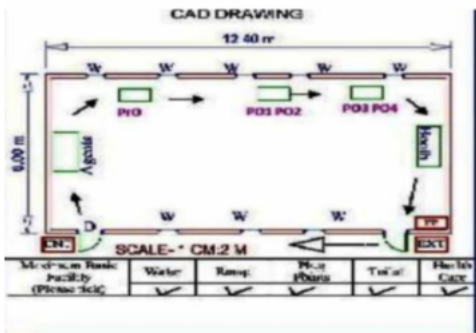

Nazri Naksha

Google Map View

Polling Station Front View

Cad View

Key MAP View