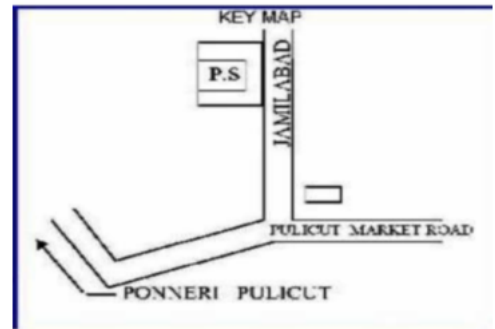

Nazri Naksha

Google Map View

Cad View