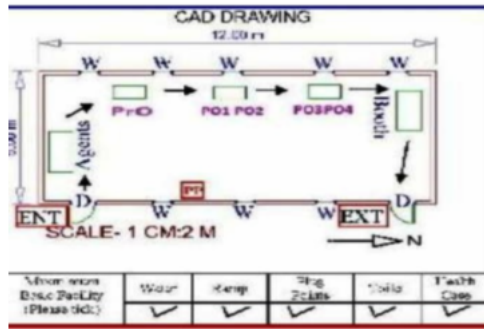

Nazri Naksha

Google Map View

Cad View