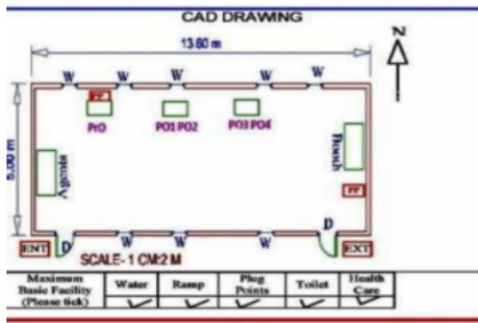

Nazri Naksha

Google Map View