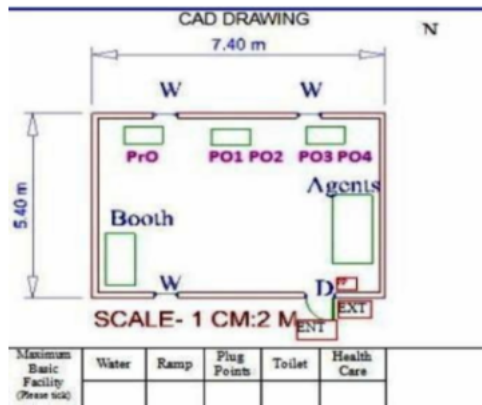

Nazri Naksha

Google Map View

Polling Station Building Front View

Polling Station Front View

Cad View

Key MAP View