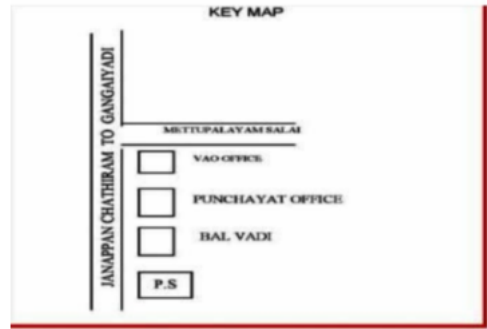

Nazri Naksha

Google Map View

Cad View