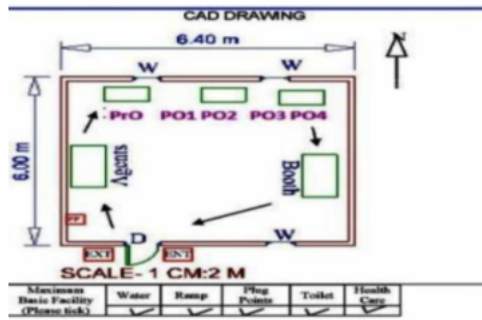

Nazri Naksha

Google Map View

Cad View

Key MAP View