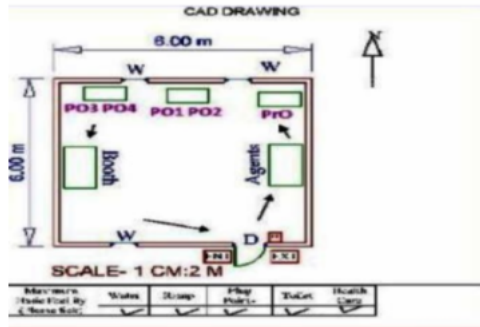

Nazri Naksha

Google Map View

Cad View

Key MAP View