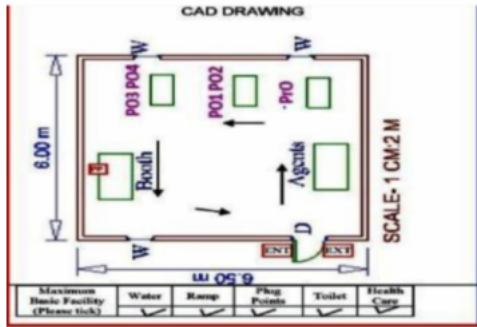

Nazri Naksha

Google Map View

Polling Station Building Front View

Cad View