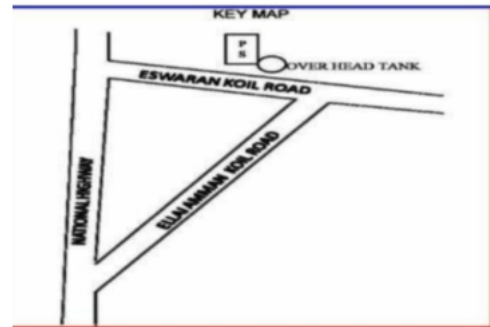

Nazri Naksha

Google Map View

Polling Station Building Front View

Cad View