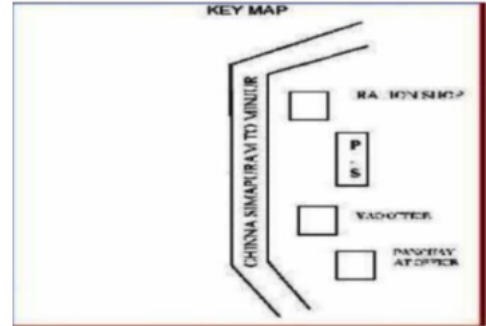

Nazri Naksha

Google Map View