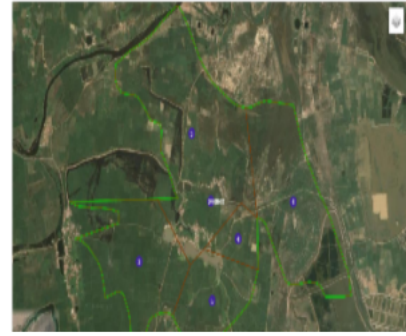

Nazri Naksha

Google Map View