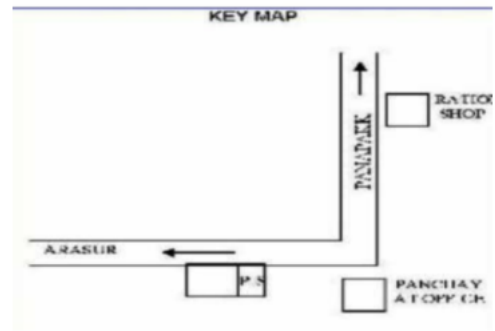

Nazri Naksha

Google Map View