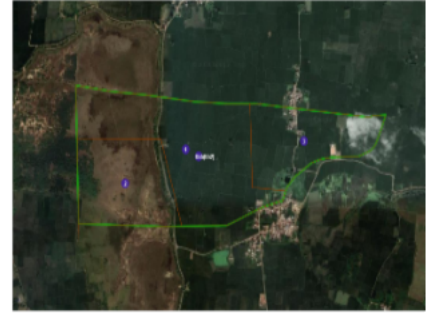

Nazri Naksha

Google Map View