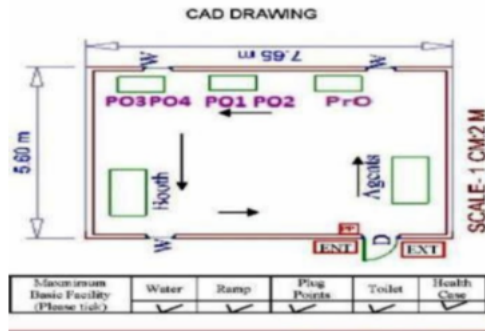

Nazri Naksha

Google Map View

Cad View