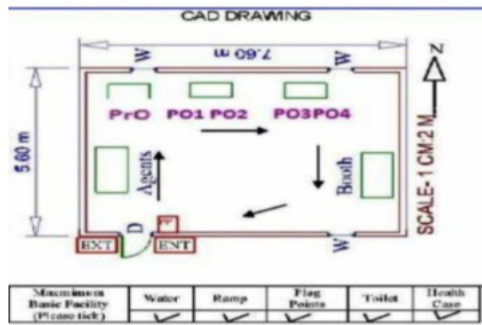

Nazri Naksha

Google Map View

Polling Station Building Front View

Polling Station Front View

Cad View

Key MAP View