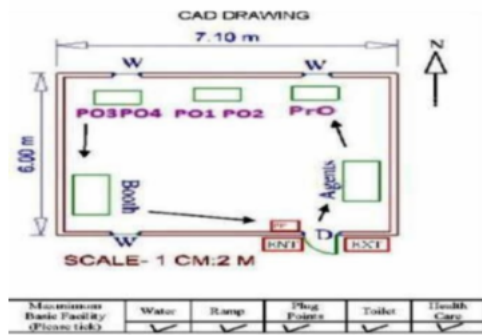

Nazri Naksha

Google Map View

Cad View

Key MAP View