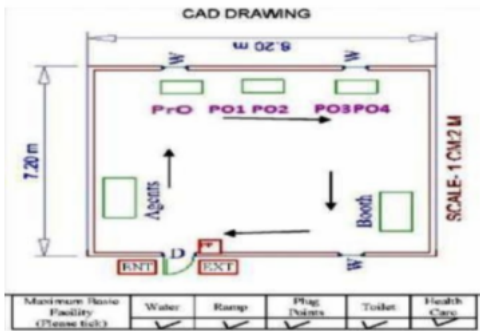

Nazri Naksha

Google Map View

Cad View