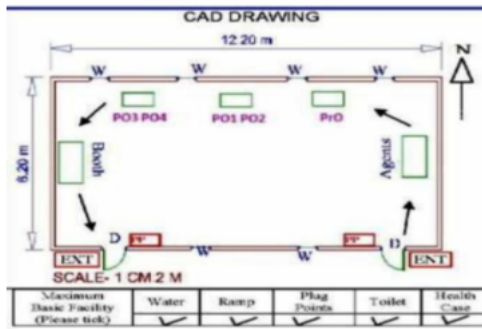

Nazri Naksha

Google Map View

Polling Station Building Front View

Polling Station Front View

Cad View

Key MAP View