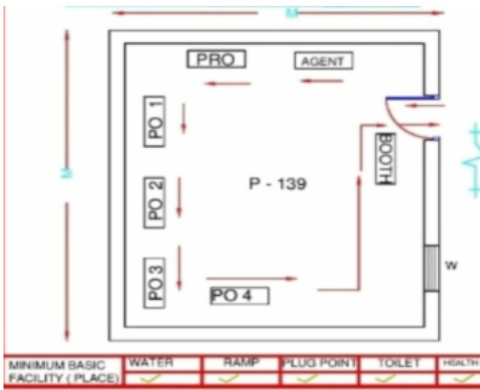

Nazri Naksha

Google Map View

Polling Station Building Front View

Polling Station Front View

Cad View

Key MAP View