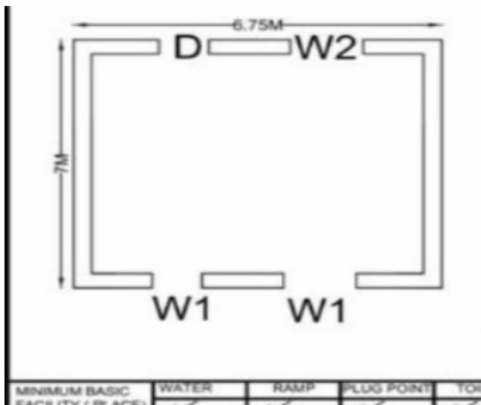

Nazri Naksha

Google Map View

Cad View