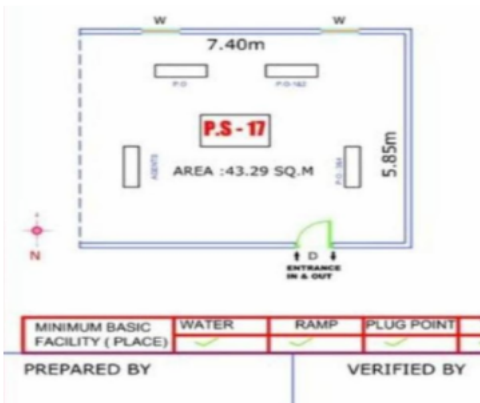

Nazri Naksha

Google Map View

Cad View