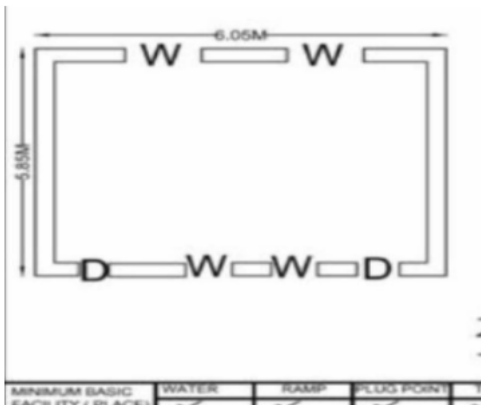

Nazri Naksha

Google Map View

Polling Station Building Front View

Polling Station Front View

Cad View

Key MAP View