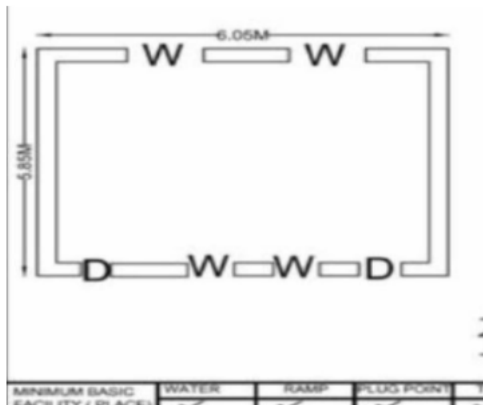

Nazri Naksha

Google Map View

Cad View