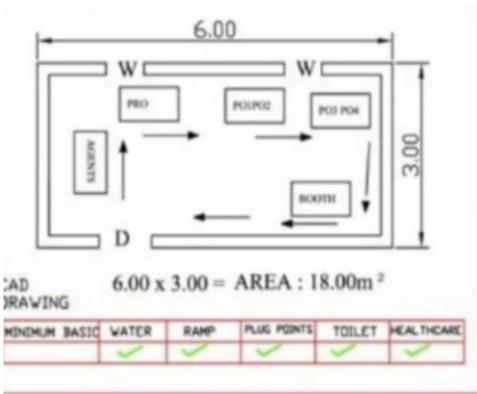

Nazri Naksha

Google Map View

Polling Station Building Front View

Polling Station Front View

Cad View

Key MAP View