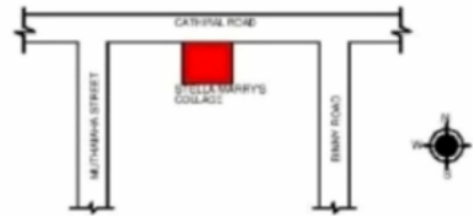

Nazri Naksha

Google Map View

KEY PLAN