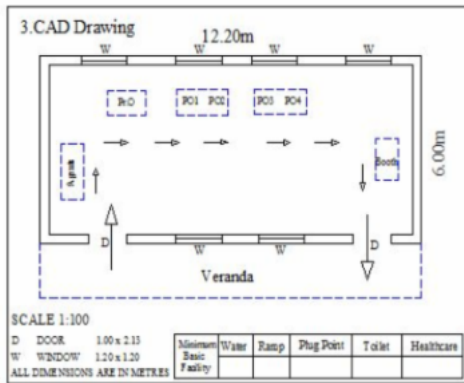

Nazri Naksha

Google Map View

Polling Station Building Front View

Polling Station Front View

Cad View

Key MAP View