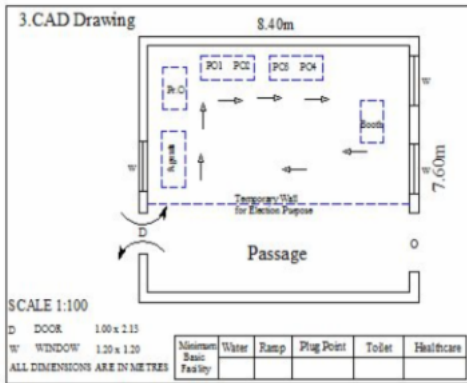

Nazri Naksha

Google Map View

Polling Station Building Front View

Polling Station Front View

Cad View

Key MAP View