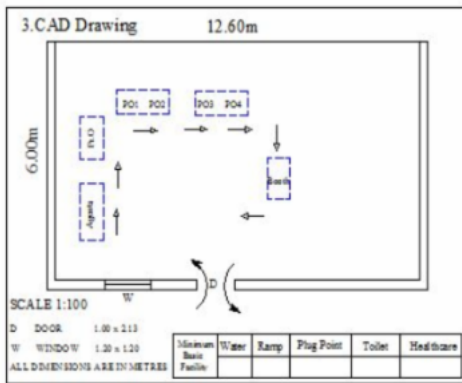

Google Map View

Cad View