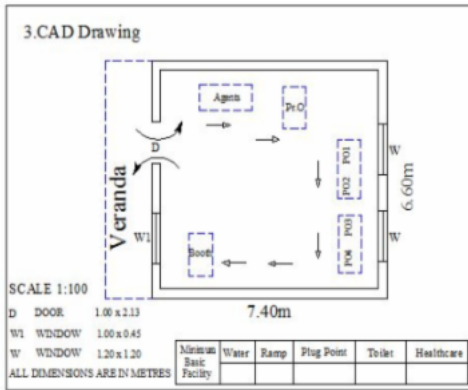

Nazri Naksha

Google Map View

Polling Station Building Front View

Polling Station Front View

Cad View

Key MAP View