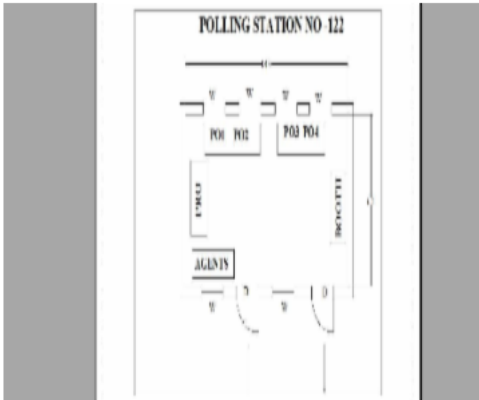

Nazri Naksha

Google Map View

Polling Station Building Front View

Polling Station Front View

Cad View

Key MAP View