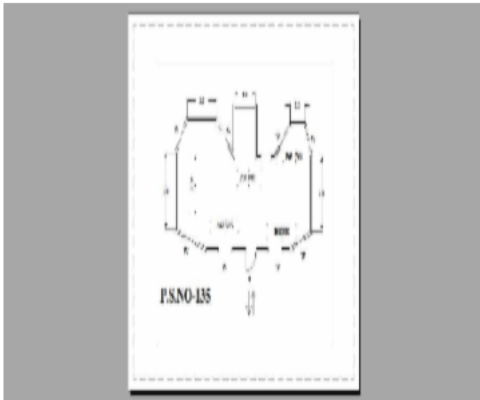

Nazri Naksha

Google Map View

Polling Station Building Front View

Polling Station Front View

Cad View

Key MAP View