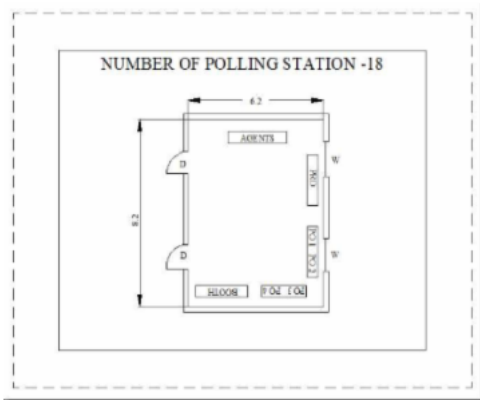

Nazri Naksha

Google Map View

Polling Station Building Front View

Polling Station Front View

Cad View

Key MAP View