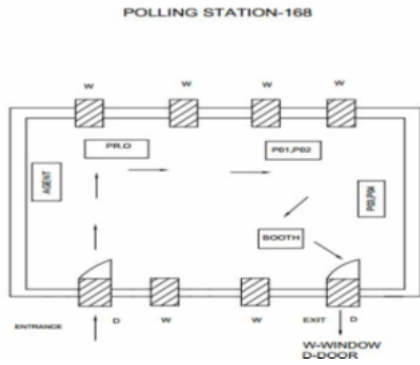

Nazri Naksha

Google Map View

Polling Station Building Front View

Polling Station Front View

Cad View

Key MAP View