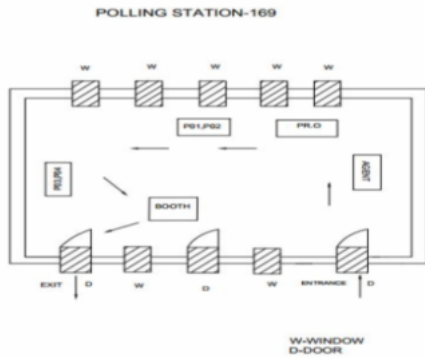

Nazri Naksha

Google Map View

Polling Station Building Front View

Polling Station Front View

Cad View

Key MAP View