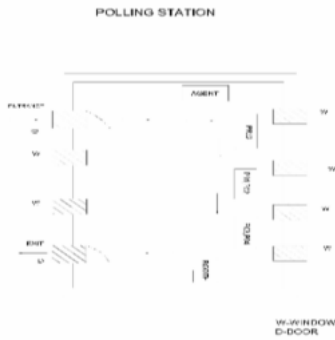

Nazri Naksha

Google Map View

Polling Station Building Front View

Polling Station Front View

Cad View

Key MAP View