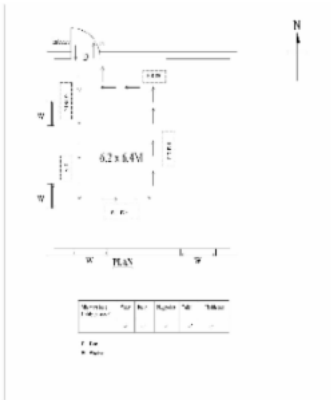

Nazri Naksha

Google Map View

Polling Station Building Front View

Polling Station Front View

Cad View

Key MAP View