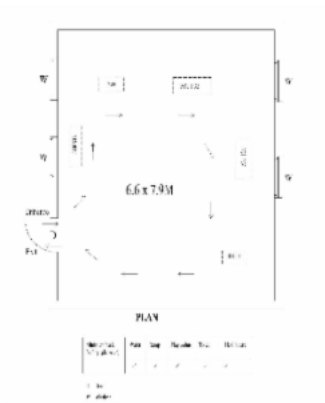

Nazri Naksha

Google Map View

Polling Station Building Front View

Polling Station Front View

Cad View

Key MAP View