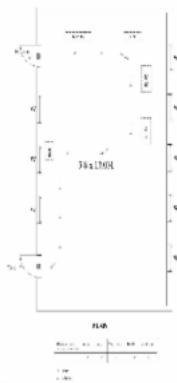

Nazri Naksha

Google Map View

Polling Station Building Front View

Polling Station Front View

Cad View

Key MAP View