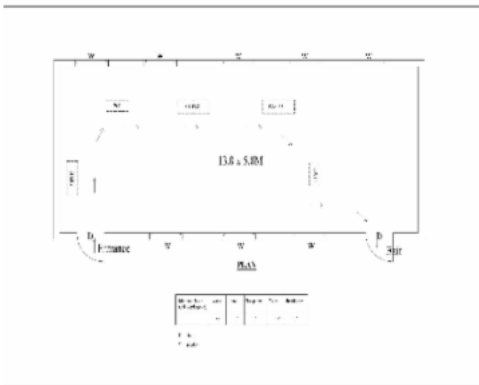

Nazri Naksha

Google Map View

Polling Station Building Front View

Polling Station Front View

Cad View

Key MAP View