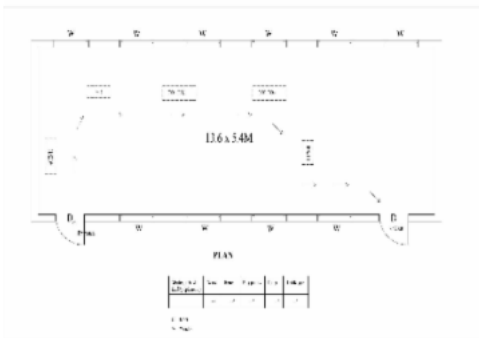

Nazri Naksha

Google Map View

Polling Station Building Front View

Polling Station Front View

Cad View

Key MAP View