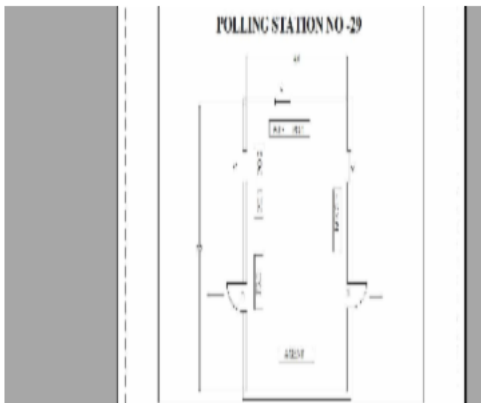

Nazri Naksha

Google Map View

Polling Station Building Front View

Polling Station Front View

Cad View

Key MAP View