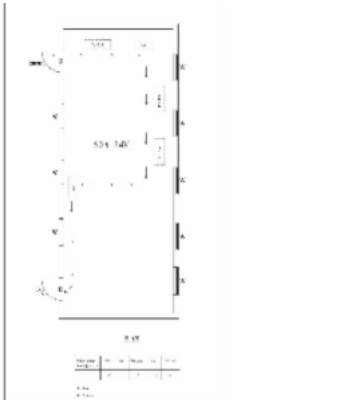

Nazri Naksha

Google Map View

Polling Station Building Front View

Polling Station Front View

Cad View

Key MAP View