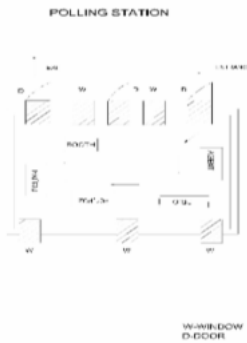

Nazri Naksha

Google Map View

Polling Station Building Front View

Polling Station Front View

Cad View

Key MAP View